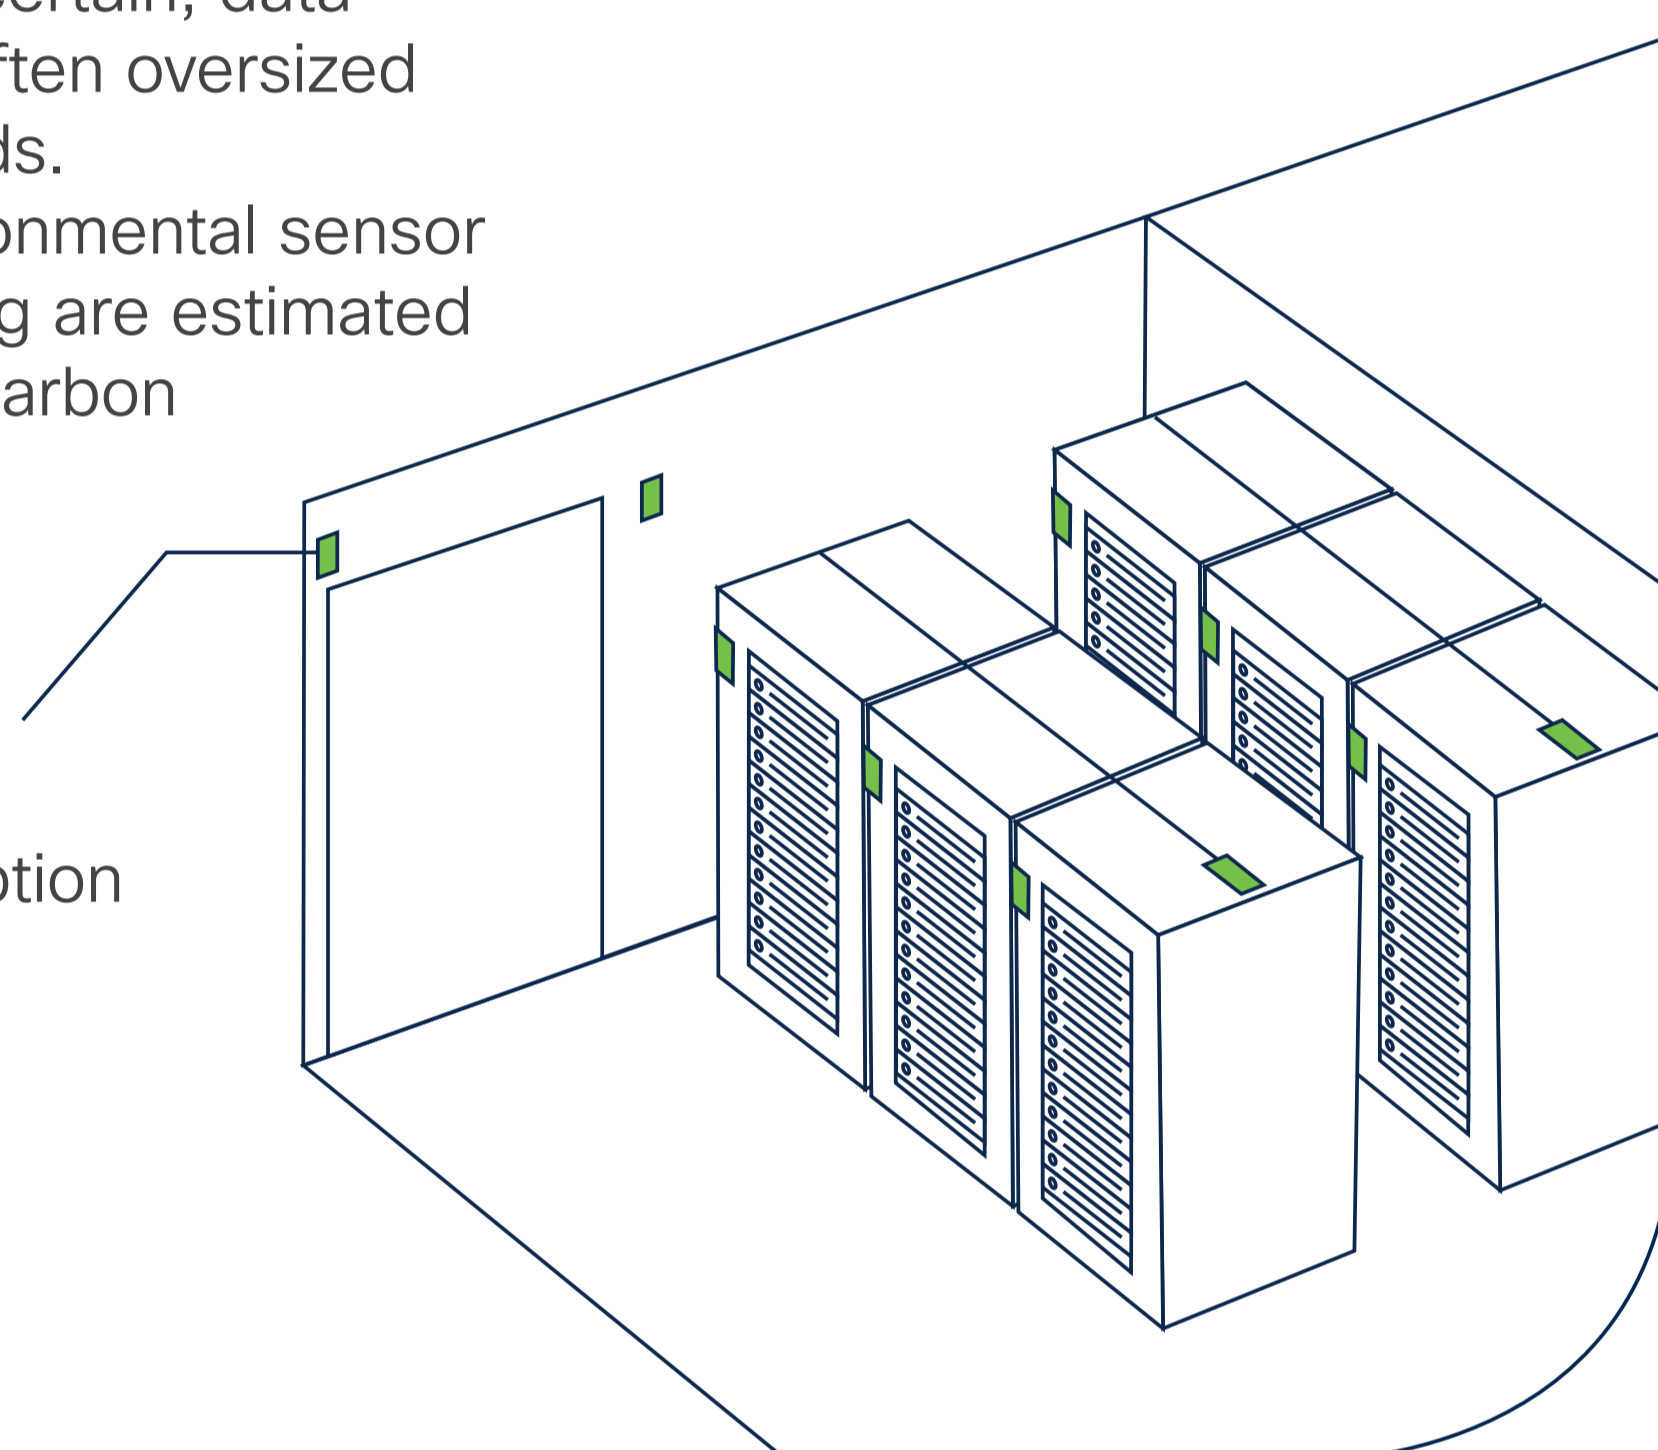

How to improve Data Center Energy Efficiency with Cisco

Reduce DC energy utilization and cost

When the ultimate load is uncertain, data center cooling systems are often oversized and operate at inefficient loads. Today's best practices, environmental sensor data, and proactive monitoring are estimated to reduce energy costs and carbon emissions 20-50*%.

1. **Network closet/server room**
2. -Improve HVAC efficiency
   - -Decrease energy consumption
   - -Reduce costs

*<https://www.gsa.gov/cdnstatic/data_center_quick_start_03_09_508_compliant.pdf>

An all-in-one solution

Less time configuring, installing and managing. Get sensors where you need them, fast, and start getting information you need.