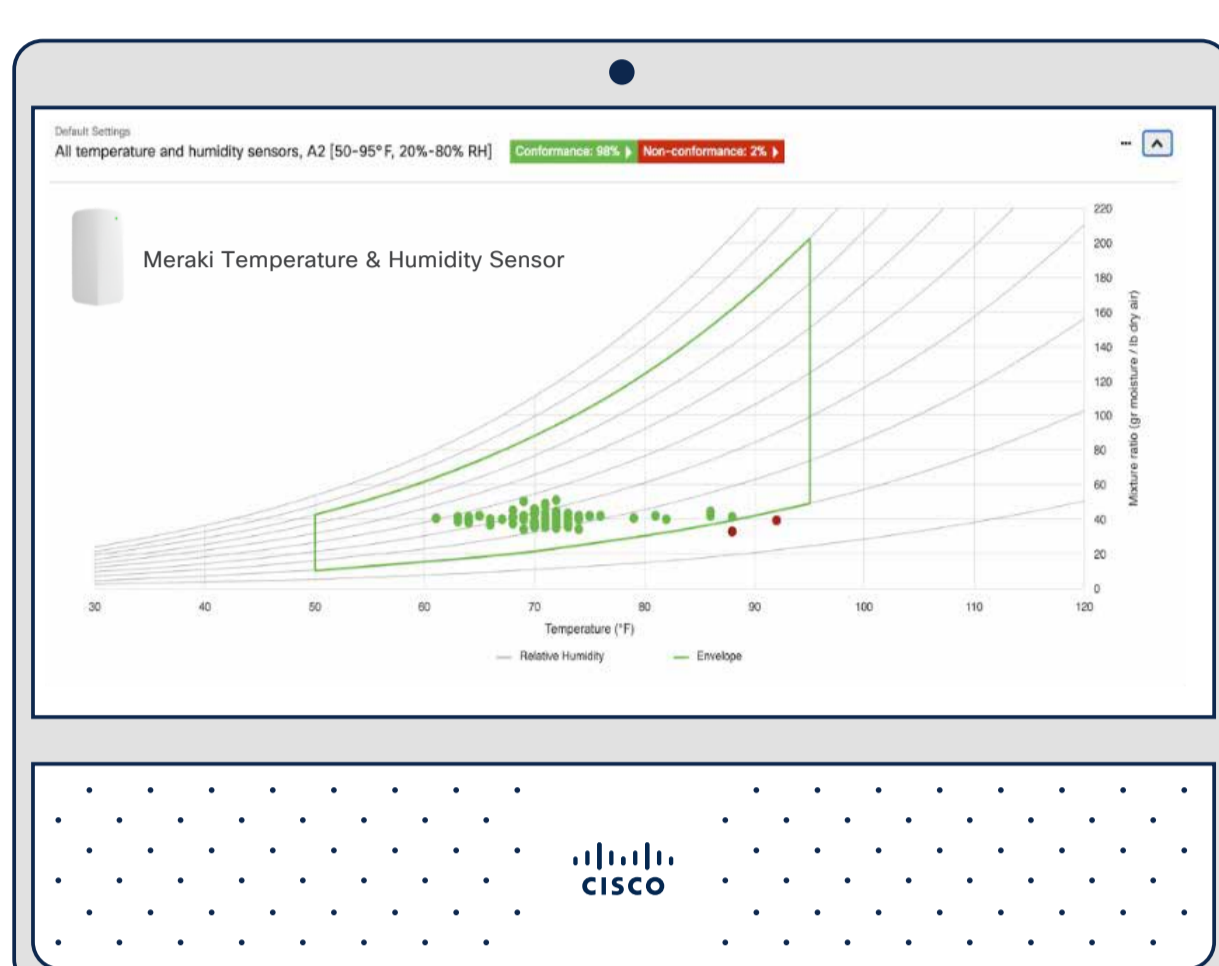

The bridge to possible

Be more able to improve data center energy efficiency. Be more sustainable with Cisco.

More energy efficient HVAC systems enabled by Meraki MT

The Energy Savings chart includes recommended envelopes based on the ASHRAE standards for different types of Data Centers, ranging from tightly controlled to least sensitive areas.

Selecting the most suitable envelope ensures the environment is maintaining the optimal temperature and humidity conditions, reducing unnecessary energy expenditure and waste.

The Dashboard determines a conformance score, a compound metric that determines the overall conformance of the monitored space.

Less time configuring, installing and managing. Get sensors where you need them, fast, and start getting information you need.

- Zero configuration required, for rapid deployment across sites.
- Sensors are easily and quickly mounted with built-in magnet, tape or mounting screws.
- Takes a few minutes from unboxing to start visualizing environmental data on the Meraki Dashboard