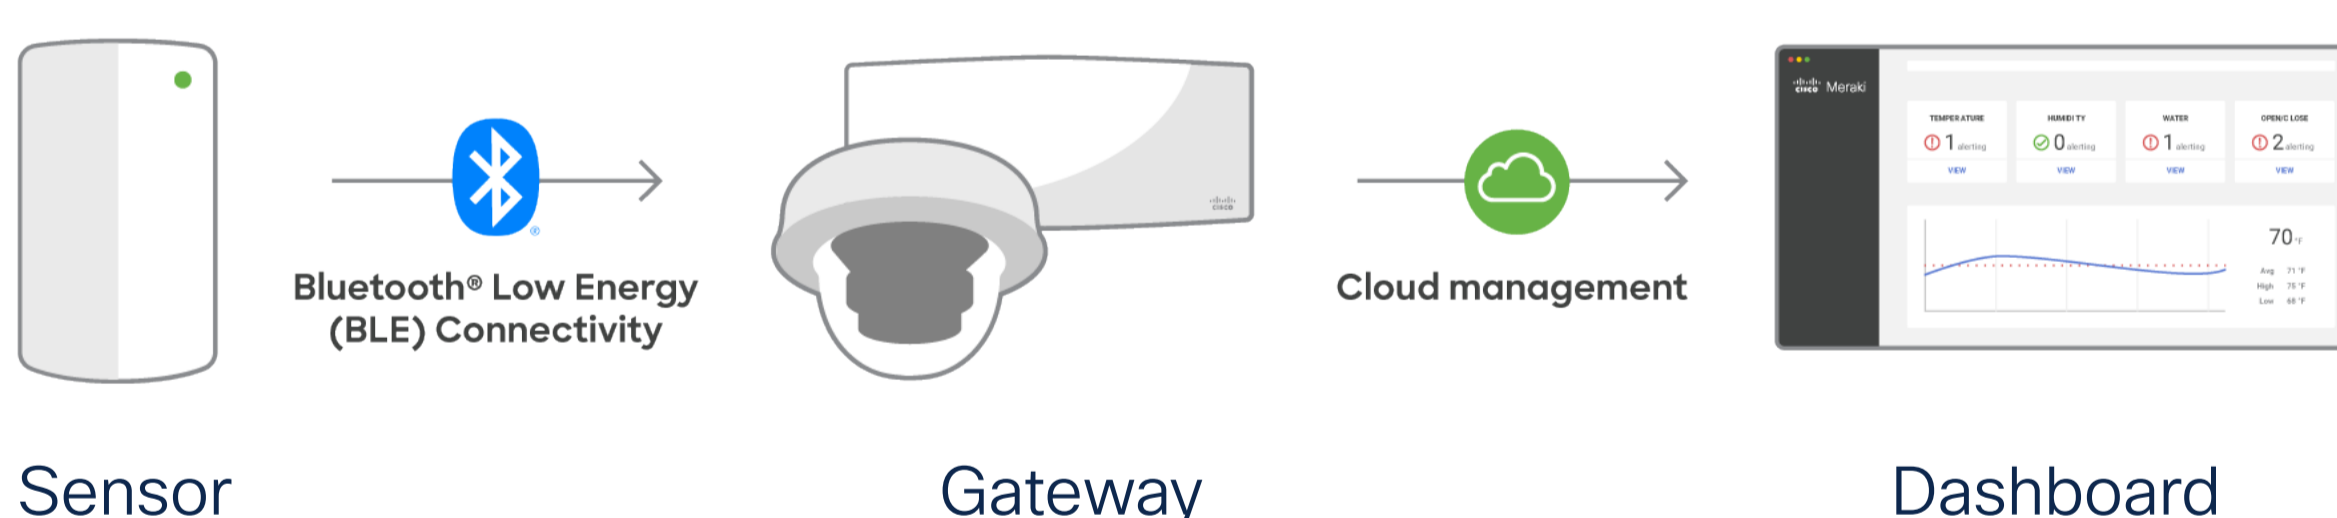

Selecting the most suitable envelope ensures the environment is maintaining the optimal temperature and humidity conditions, reducing unnecessary energy expenditure and waste.

The Dashboard determines a conformance score, a compound metric that determines the overall conformance of the monitored space.

Less time configuring, installing and managing. Get sensors where you need them, fast, and start getting information you need.

- Zero configuration required, for rapid deployment across sites.
- Sensors are easily and quickly mounted with built-in magnet, tape or mounting screws.
- Takes a few minutes from unboxing to start visualizing environmental data on the Meraki Dashboard