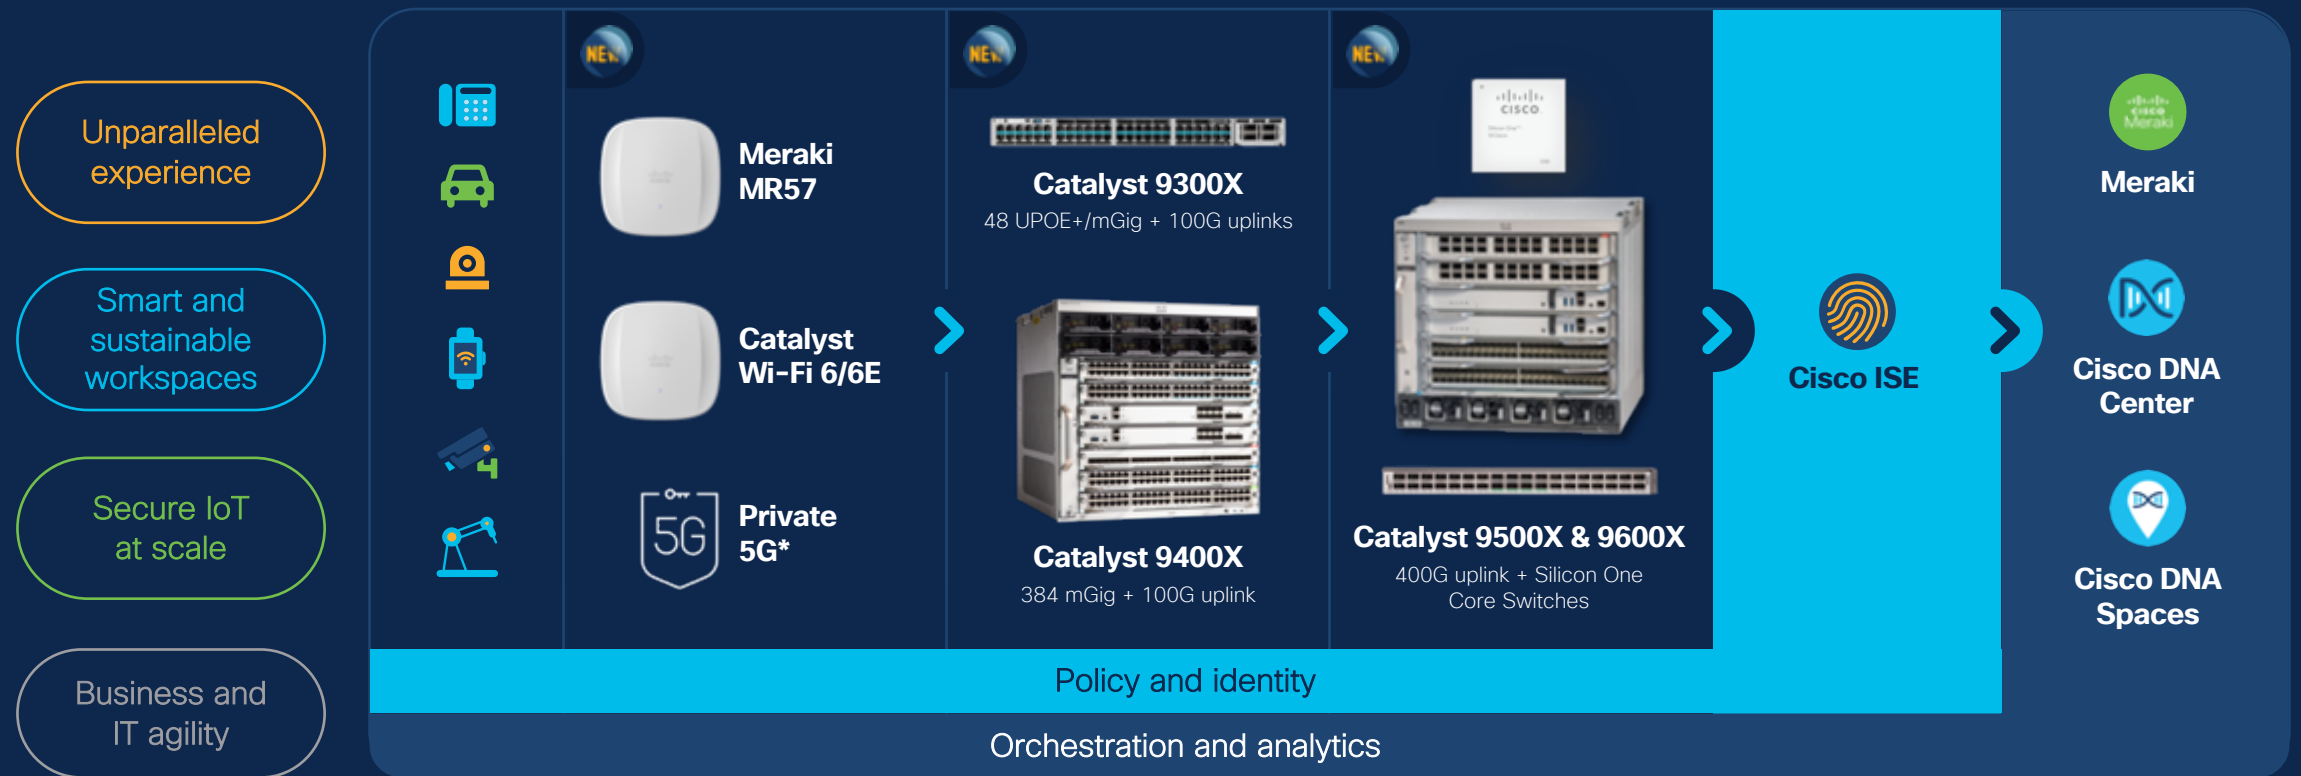

### Environmentally conscious

Create a sustainable workplace

DNA Center: AI-enabled RRM, 6GHz spectrum, high performance switch Meraki Health and dashboard

### Factory automation

Having connectivity choice and flexibility for IoT/OT

Catalyst and Meraki Wi-Fi 6E access points, Private 5G, ultra-reliable wireless backhaul

# New Cisco Wi-Fi 6E, Private 5G and Catalyst 9000X

Enabling better business outcomes end-to-end with simplicity and choice

## Cisco access networking stack