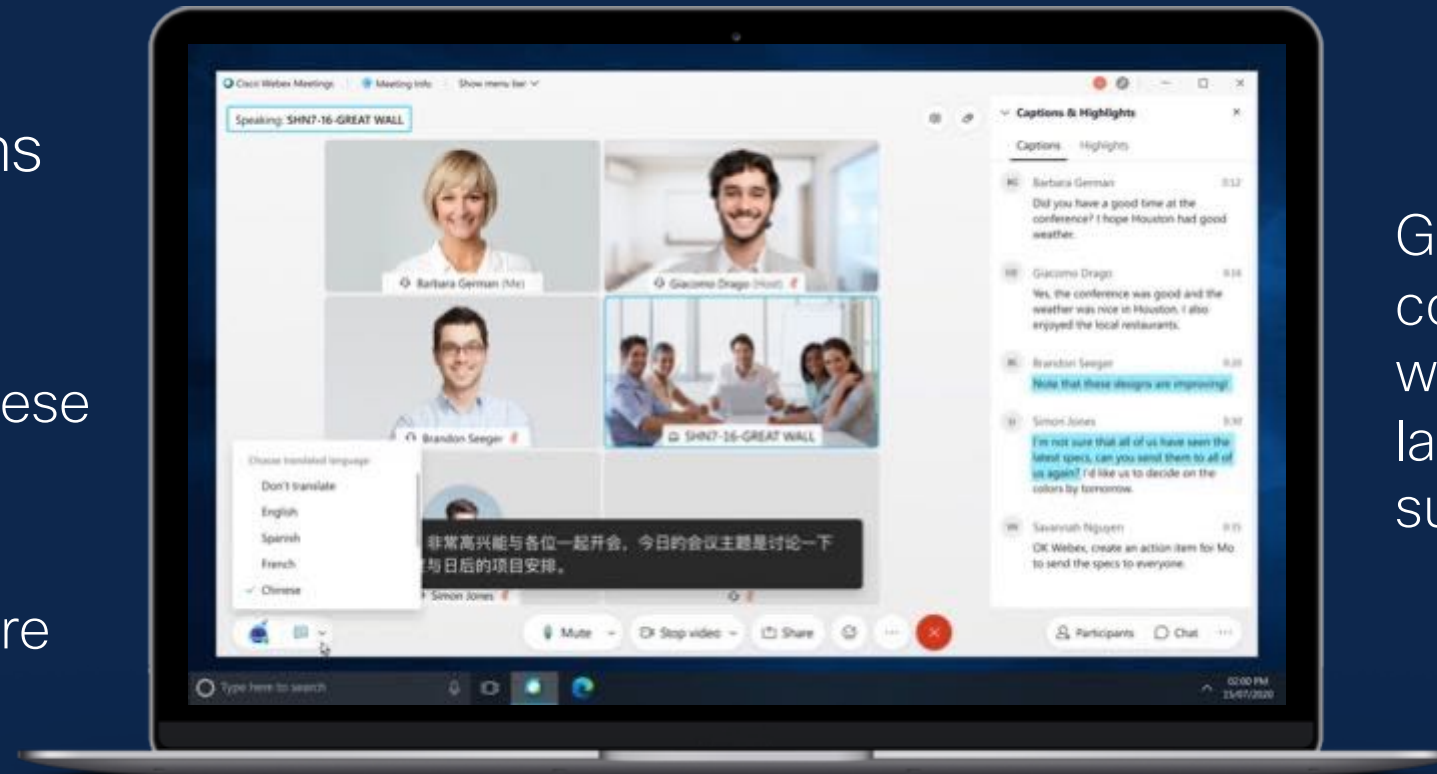

Translation

Real-time Translations with English to:

- Mandarin
- Spanish
- Arabic
- French
- Japanese
- German
- Portuguese
- Russian
- Dutch
- And more

Global team collaboration with native language support ↑