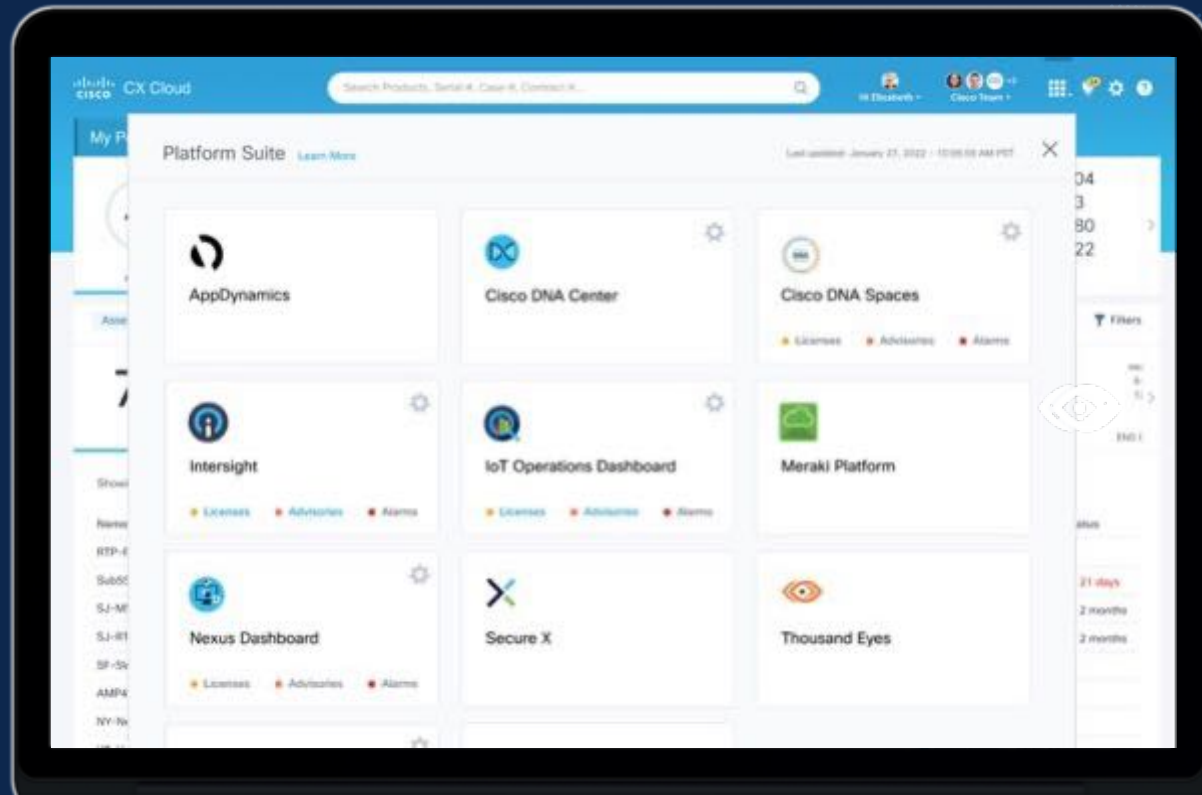

Cisco Platform Suite

Brings together Cisco platforms for a simpler, more unified IT experience

Coming soon

- Launchpad
- Single sign-on
- Health status indicators
- API key exchange