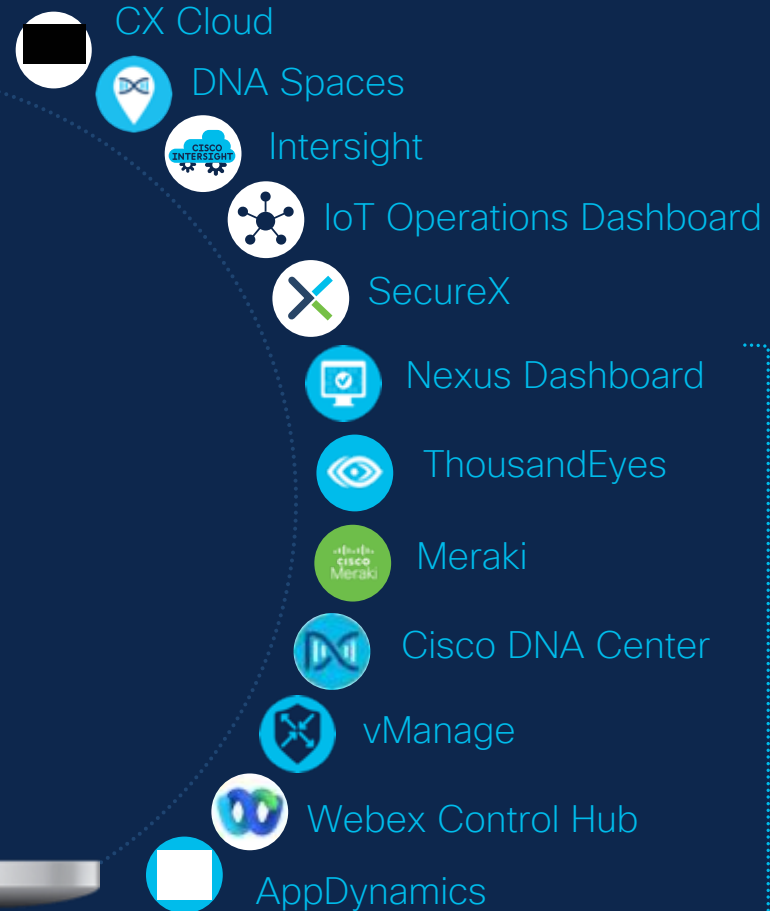

Cisco Platform Suite

Brings together Cisco platforms for a simpler, more unified IT experience

Coming soon

- Launchpad
- Single sign-on
- Health status indicators
- API key exchange