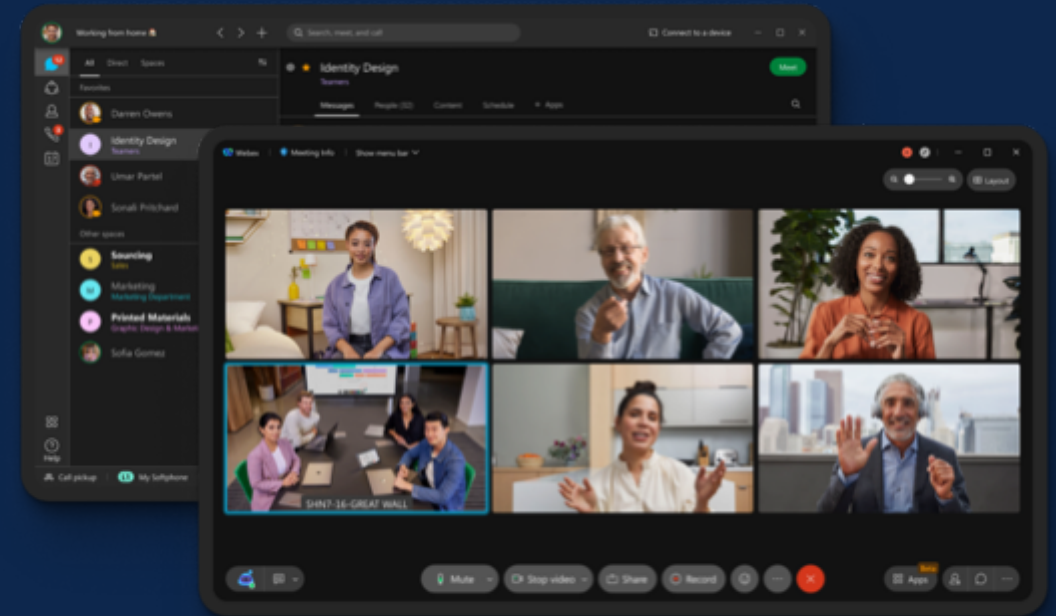

# Polls & Quizzes

The screenshot displays a Webex meeting window titled 'Quarterly review'. The main area shows a grid of video thumbnails for participants: Barbara... (Host, me), Jacob Jones, Albert Flores, Devonne Lane, Bessie Cooper, Theresa Webb, Kathryn Murphy, Cody Fisher, Damon Russell, and Robert Fox. A Slido poll is overlaid on the right side of the meeting. The poll question is 'Which of these technology trends are you most excited about?'. The results are as follows:

## Slido integrated with Webex as Embedded App

- **PRE**: Collect questions, crowdsource topics ↑
- **DURING**: Enhanced live Q&A and polls ↑
- **AFTER**: Collect feedback, reply to unanswered Qs ↑

# One Pane of Glass

For the IT and for Facility

Control Hub to manage user, devices and services, troubleshoot and access analytics

For the End-User

Calling, Meeting, Messaging, Polling, Events all in 1 single app with bidirectional integration

Effortlessly move between your virtual and physical worlds