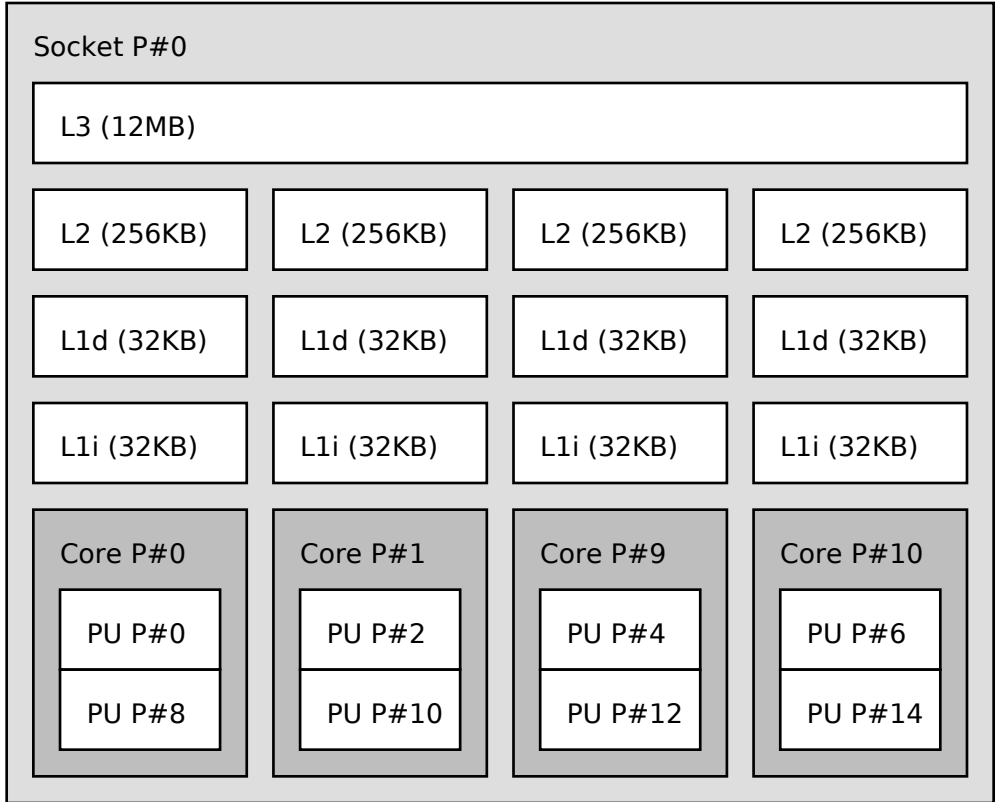

Machine (7971MB)

Indexes: physical

Date: Wed Oct 29 13:30:13 2014