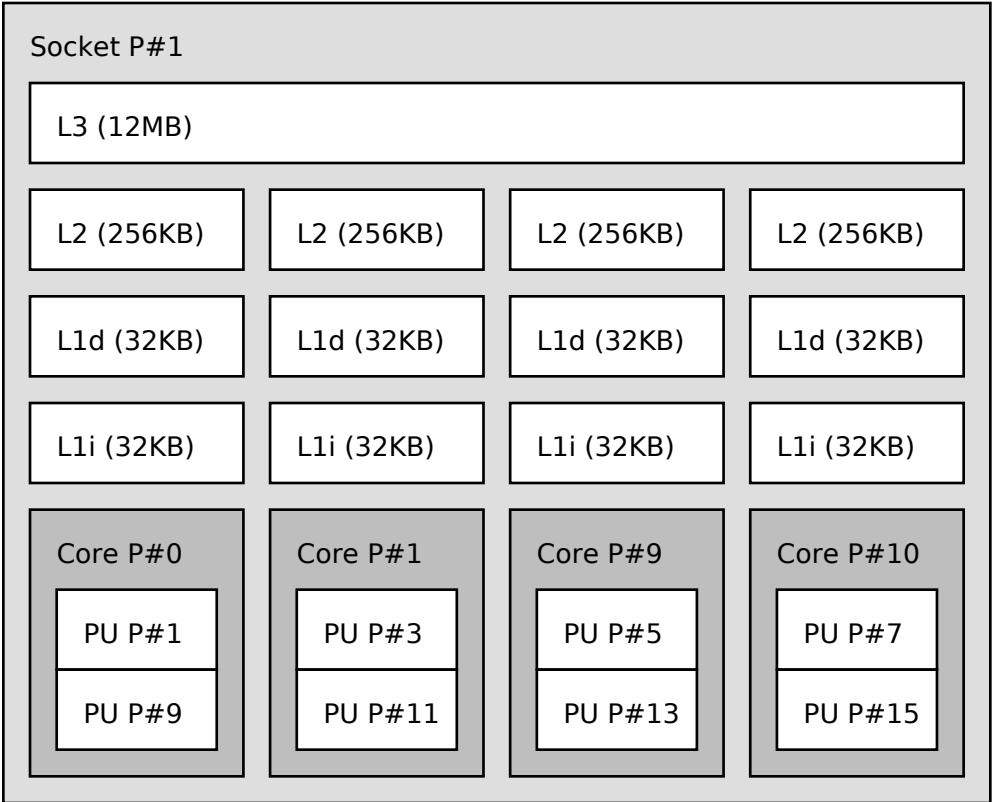

Machine (7971MB)

Indexes: physical

Date: Wed Oct 29 13:30:13 2014